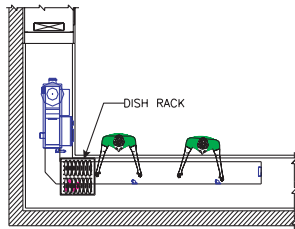

Salvajor TroughVeyor Model TV TYPICAL INSTALLATIONS

The Salvajor Company 4530 East 75th Terrace Kansas City, Missouri 64132-2081, USA
 1-800-821-3136 (816) 363-1030 FAX: 1-800-832-9373
 www.salvajor.com Email: sales@salvajor.com service@salvajor.com
 Manufacturers of Commercial Food Waste Disposing Systems since 1944