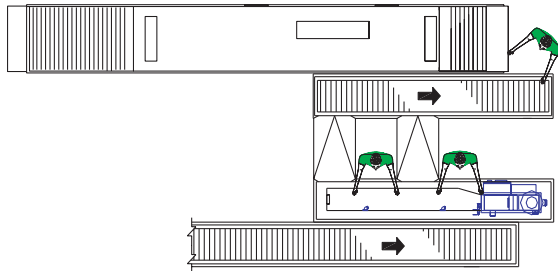

Salvajor TroughVeyor Model TV TYPICAL INSTALLATIONS

The Salvajor Company 4530 East 75th Terrace Kansas City, Missouri 64132-2081, USA
 1-800-821-3136 (816) 363-1030 FAX: 1-800-832-9373
 www.salvajor.com Email: sales@salvajor.com service@salvajor.com
 Manufacturers of Commercial Food Waste Disposing Systems since 1944