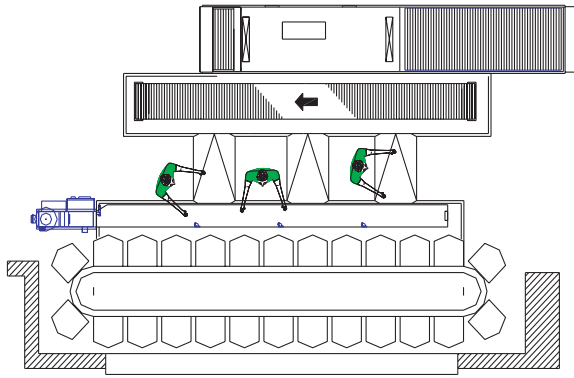

Salvajor TroughVeyor Model TV TYPICAL INSTALLATIONS

The Salvajor Company 4530 East 75th Terrace Kansas City, Missouri 64132-2081, USA
 1-800-821-3136 (816) 363-1030 FAX: 1-800-832-9373
 www.salvajor.com Email: sales@salvajor.com service@salvajor.com
 Manufacturers of Commercial Food Waste Disposing Systems since 1944