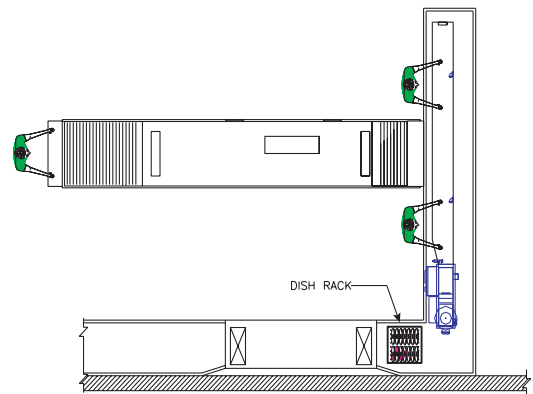

Salvajor TroughVeyor Model TV TYPICAL INSTALLATIONS

The Salvajor Company 4530 East 75th Terrace Kansas City, Missouri 64132-2081, USA
 1-800-821-3136 (816) 363-1030 FAX: 1-800-832-9373
 www.salvajor.com Email: sales@salvajor.com service@salvajor.com
 Manufacturers of Commercial Food Waste Disposing Systems since 1944