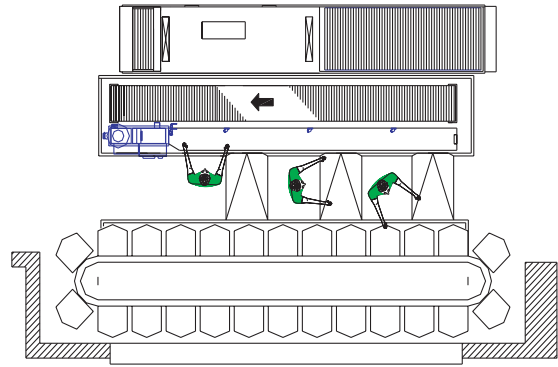

Salvajor TroughVeyor Model TV TYPICAL INSTALLATIONS

The Salvajor Company 4530 East 75th Terrace Kansas City, Missouri 64132-2081, USA
 1-800-821-3136 (816) 363-1030 FAX: 1-800-832-9373
 www.salvajor.com Email: sales@salvajor.com service@salvajor.com
 Manufacturers of Commercial Food Waste Disposing Systems since 1944