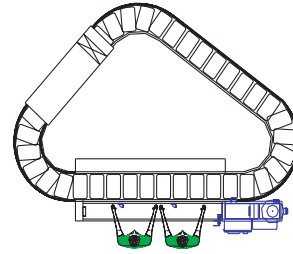

Salvajor TroughVeyor Model TV TYPICAL INSTALLATIONS

The Salvajor Company 4530 East 75th Terrace Kansas City, Missouri 64132-2081, USA
 1-800-821-3136 (816) 363-1030 FAX: 1-800-832-9373
 www.salvajor.com Email: sales@salvajor.com service@salvajor.com
 Manufacturers of Commercial Food Waste Disposing Systems since 1944