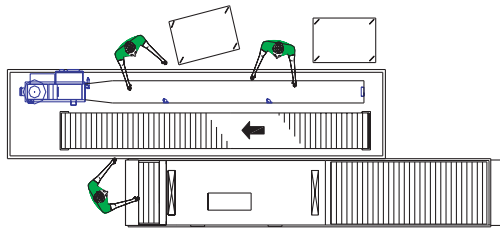

Salvajor TroughVeyor Model TV TYPICAL INSTALLATIONS

The Salvajor Company 4530 East 75th Terrace Kansas City, Missouri 64132-2081, USA
 1-800-821-3136 (816) 363-1030 FAX: 1-800-832-9373
 www.salvajor.com Email: sales@salvajor.com service@salvajor.com
 Manufacturers of Commercial Food Waste Disposing Systems since 1944