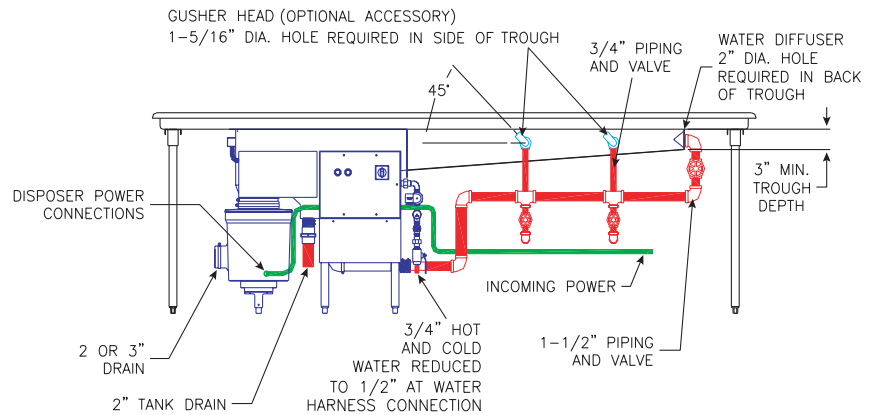

Salvajor TroughVeyor Model TV TYPICAL INSTALLATIONS

The Salvajor Company 4530 East 75th Terrace Kansas City, Missouri 64132-2081, USA
 1-800-821-3136 (816) 363-1030 FAX: 1-800-832-9373
 www.salvajor.com Email: sales@salvajor.com service@salvajor.com
 Manufacturers of Commercial Food Waste Disposing Systems since 1944