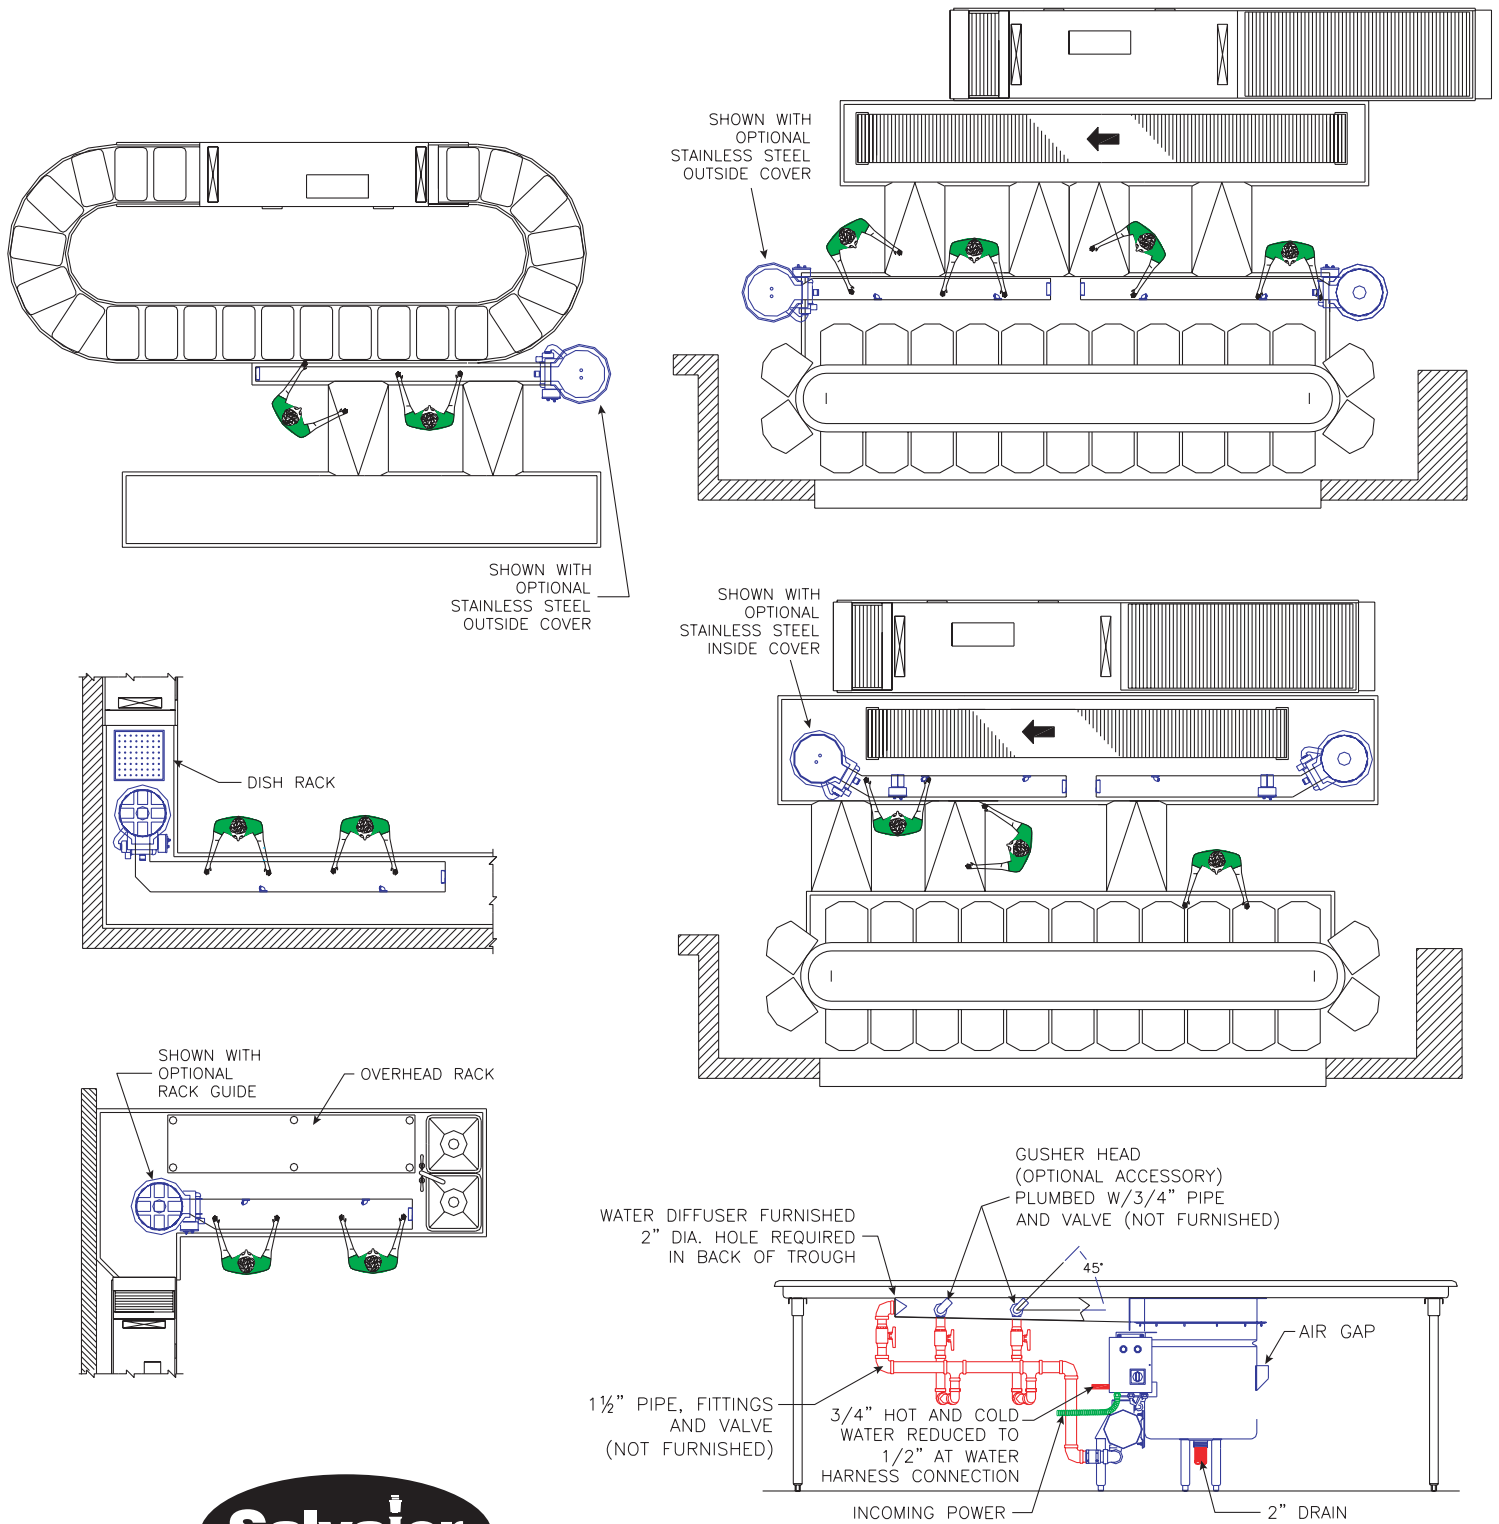

Salvajor Trough Collector

Model S419

TYPICAL INSTALLATIONS

The Salvajor Company

1-800-821-3136

www.salvajor.com

4530 East 75th Terrace

(816) 363-1030