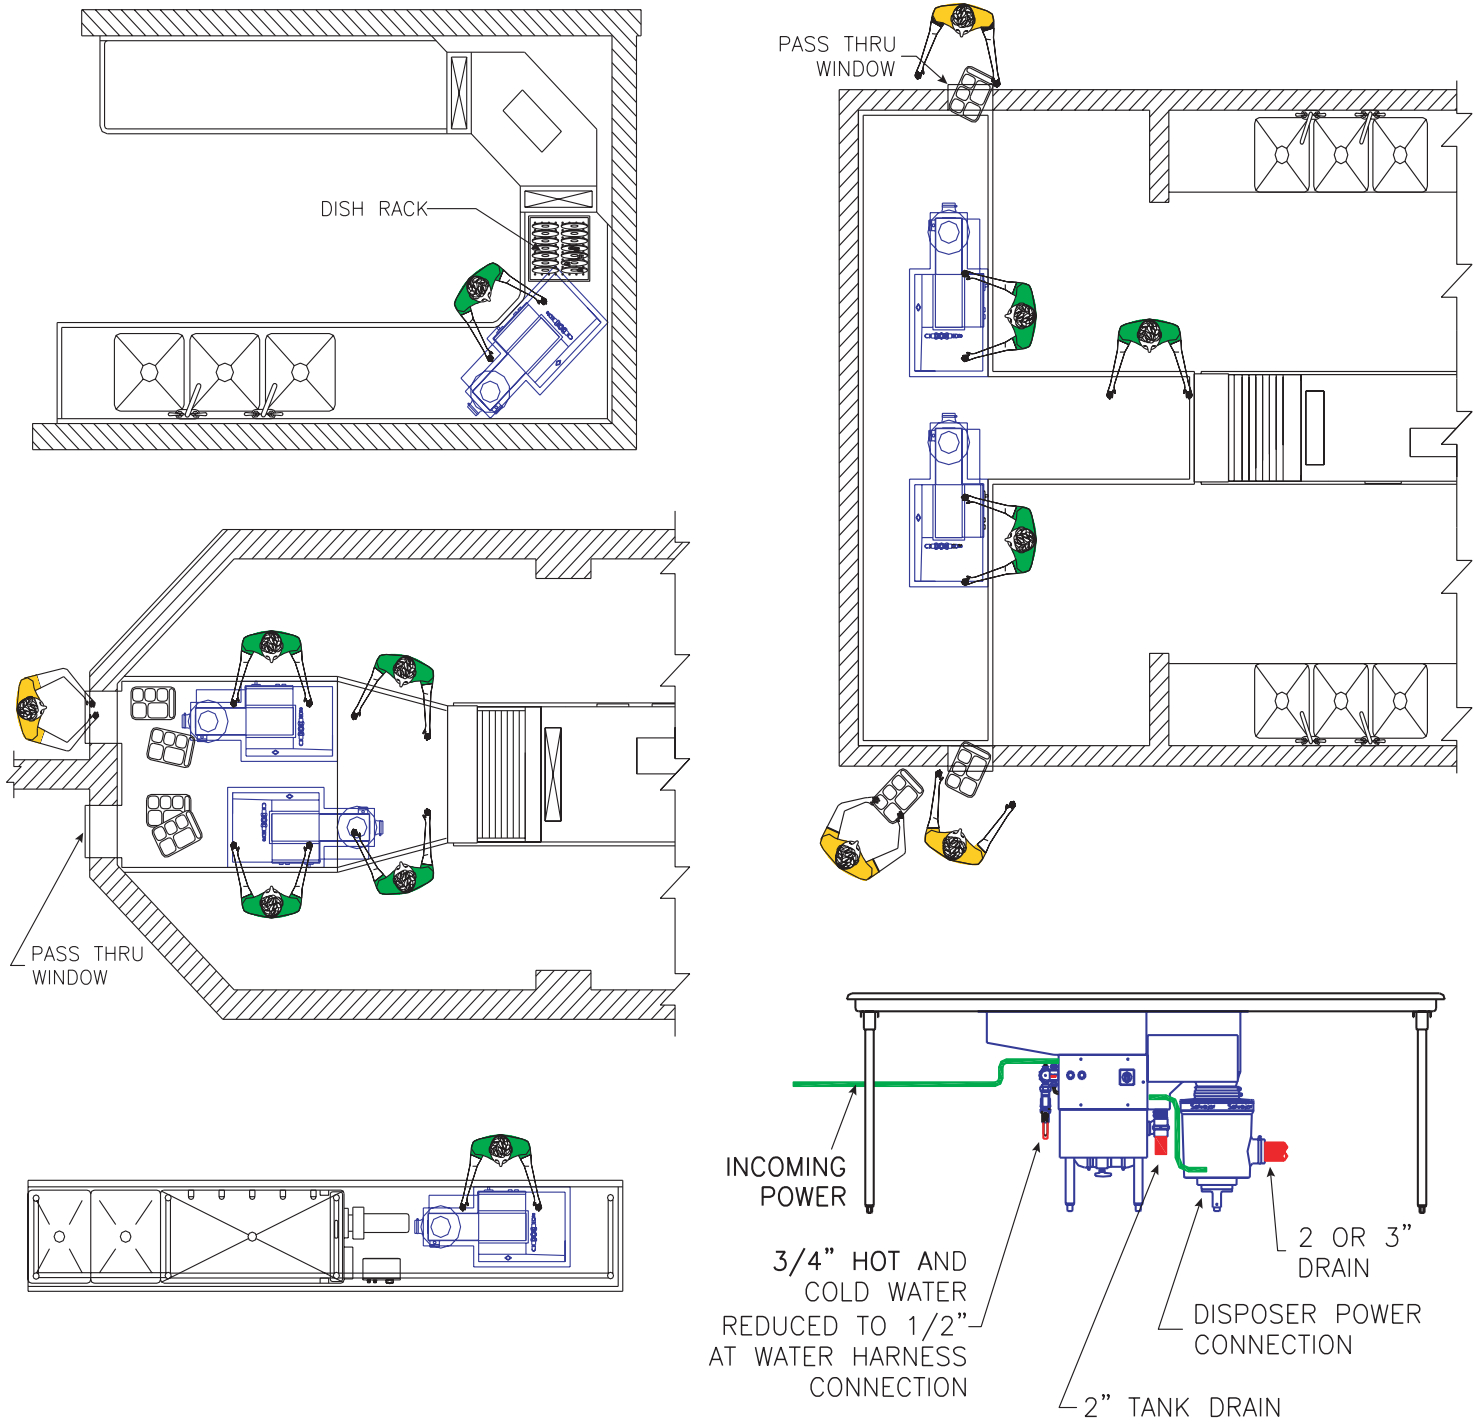

Salvajor Pot Pan ScrapMaster

Model PSM

TYPICAL INSTALLATIONS

The Salvajor Company 4530 East 75th Terrace Kansas City, Missouri 64132-2081, USA
1-800-821-3136 (816) 363-1030 FAX: 1-800-832-9373
www.salvajor.com Email: sales@salvajor.com service@salvajor.com
Manufacturers of Commercial Food Waste Disposing Systems since 1944