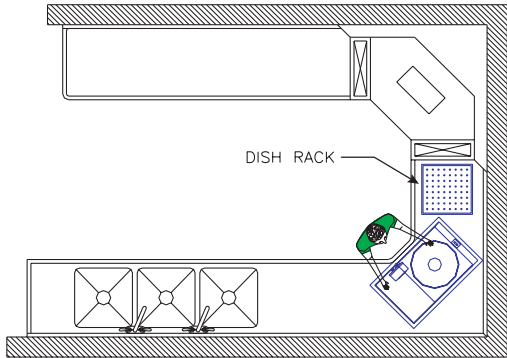

Salvajor Pot/Pan Scrap Collector

Model P914

TYPICAL INSTALLATIONS

The Salvajor Company 4530 East 75th Terrace Kansas City, Missouri 64132-2081, USA
 1-800-821-3136 (816) 363-1030 FAX: 1-800-832-9373
 www.salvajor.com Email: sales@salvajor.com service@salvajor.com
 Manufacturers of Commercial Food Waste Disposing Systems since 1944