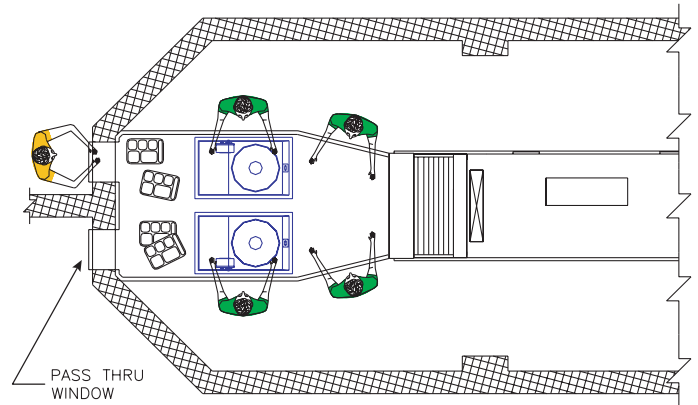

Salvajor Pot/Pan Scrap Collector

Model P914

TYPICAL INSTALLATIONS

The Salvajor Company 4530 East 75th Terrace Kansas City, Missouri 64132-2081, USA
 1-800-821-3136 (816) 363-1030 FAX: 1-800-832-9373
 www.salvajor.com Email: sales@salvajor.com service@salvajor.com
 Manufacturers of Commercial Food Waste Disposing Systems since 1944