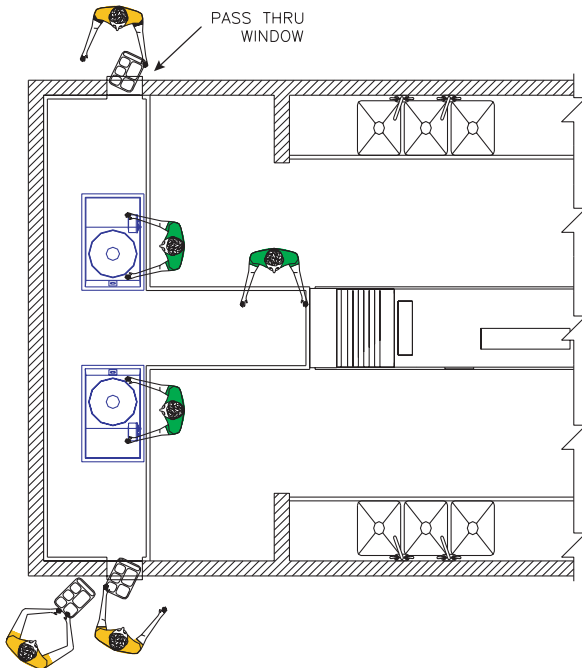

Salvajor Pot/Pan Scrap Collector

Model P914

TYPICAL INSTALLATIONS

The Salvajor Company 4530 East 75th Terrace Kansas City, Missouri 64132-2081, USA
 1-800-821-3136 (816) 363-1030 FAX: 1-800-832-9373
 www.salvajor.com Email: sales@salvajor.com service@salvajor.com
 Manufacturers of Commercial Food Waste Disposing Systems since 1944