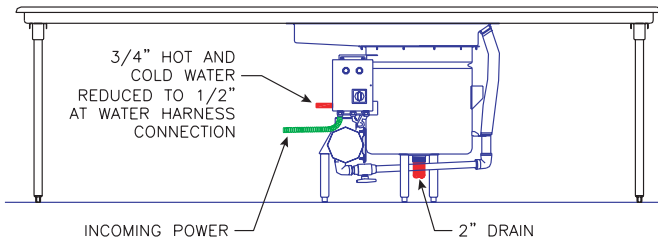

Salvajor Pot/Pan Scrap Collector

Model P914

TYPICAL INSTALLATIONS

The Salvajor Company 4530 East 75th Terrace Kansas City, Missouri 64132-2081, USA
 1-800-821-3136 (816) 363-1030 FAX: 1-800-832-9373
 www.salvajor.com Email: sales@salvajor.com service@salvajor.com
 Manufacturers of Commercial Food Waste Disposing Systems since 1944