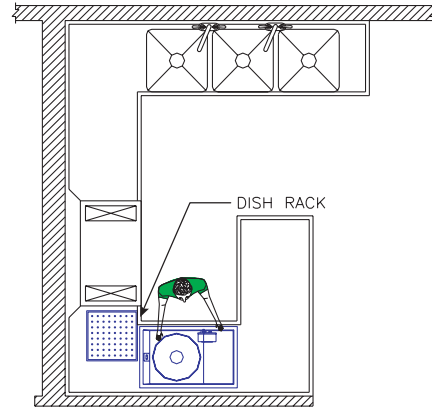

Salvajor Pot/Pan Scrap Collector

Model P914

TYPICAL INSTALLATIONS

The Salvajor Company 4530 East 75th Terrace Kansas City, Missouri 64132-2081, USA
 1-800-821-3136 (816) 363-1030 FAX: 1-800-832-9373
 www.salvajor.com Email: sales@salvajor.com service@salvajor.com
 Manufacturers of Commercial Food Waste Disposing Systems since 1944