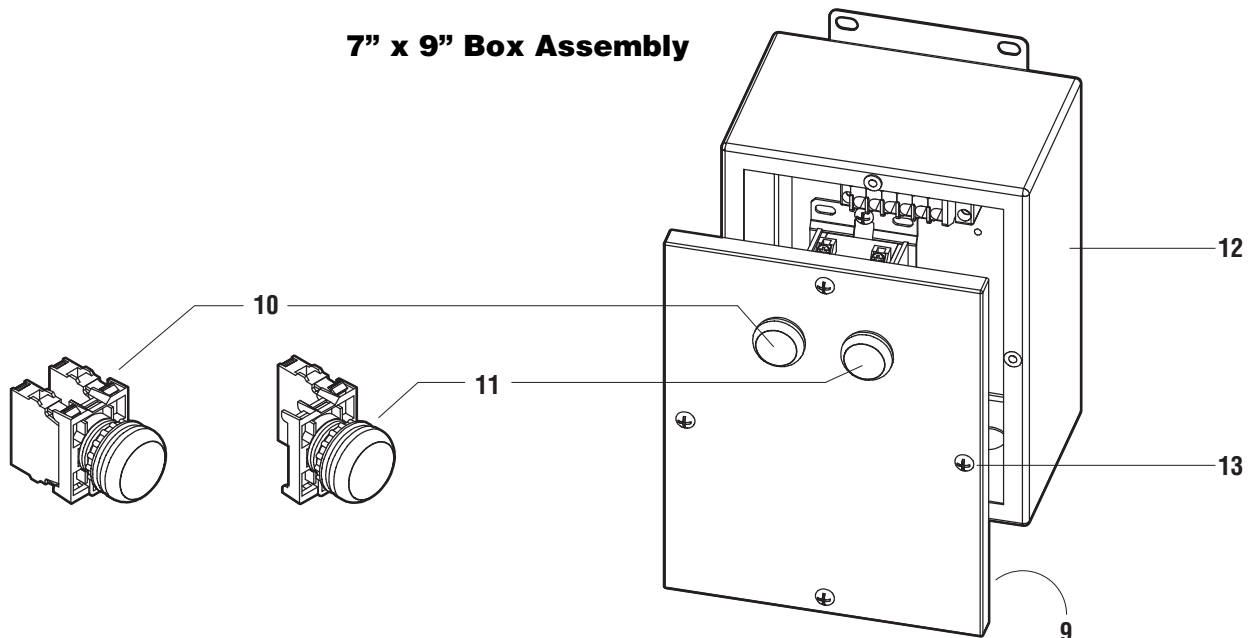

Salvajor Model MSS

Manual Start/Stop

PRE-WIRED CONTROL PANEL PARTS BREAKDOWN

MSS Item Numbers		
VOLTAGE	PHASE	ITEM NO.
115	1	MSS4
208 or 230	1	MSS5
208 or 230	3	MSS7
460	3	MSS9

ITEM	PART NO.	DESCRIPTION
1	79IP	Inner Panel MSS
2a	994006	Contactora 115V
2b	994007	Contactora 208-230V
2c	994008	Contactora 460V
3	994294	End Clamp
4	994292	Terminal Block
5	994293	End Barrier
6	994005	Din Rail Mounting Track
7	SCR1032	Ground Screw 10-32
8	997093	Screw 10-32 X 3/8"
9	79GA	Lid Gasket Assembly
10	ABD100B	Button Start
11	ABD200A	Button Stop
12	79BA	7" X 9" Box Assembly
13	997032	Screw 10-32 X 5/8"

7" x 9" Box Assembly

(Model MSS-LD on other side)

Salvajor Model MSS-LD

Manual Start/Stop with Line Disconnect

PRE-WIRED CONTROL PANEL PARTS BREAKDOWN

MSS-LD Item Numbers

VOLTAGE	PHASE	ITEM NO.
115	1	MSSLD4
208 or 230	1	MSSLD5
208 or 230	3	MSSLD7
460	3	MSSLD9

ITEM PART NO. DESCRIPTION

ITEM	PART NO.	DESCRIPTION
1	79IP	Inner Panel MSS
2a	994006	Contactora 115V
2b	994007	Contactora 208-230V
2c	994008	Contactora 460V
3	994294	End Clamp
4	994292	Terminal Block
5	994293	End Barrier
6	994005	Din Rail Mounting Track
7	SCR1032	Ground Screw 10-32
8	997093	Screw 10-32 X 3/8"
9	79GA	Lid Gasket Assembly
10	ABD100B	Button Start
11	ABD200A	Button Stop
12	79BA	7" X 9" Box Assembly
13	997032	Screw 10-32 X 5/8"
14	980138	Line Disconnect Assy (includes 14a)
14a	984016	Line Disconnect Handle