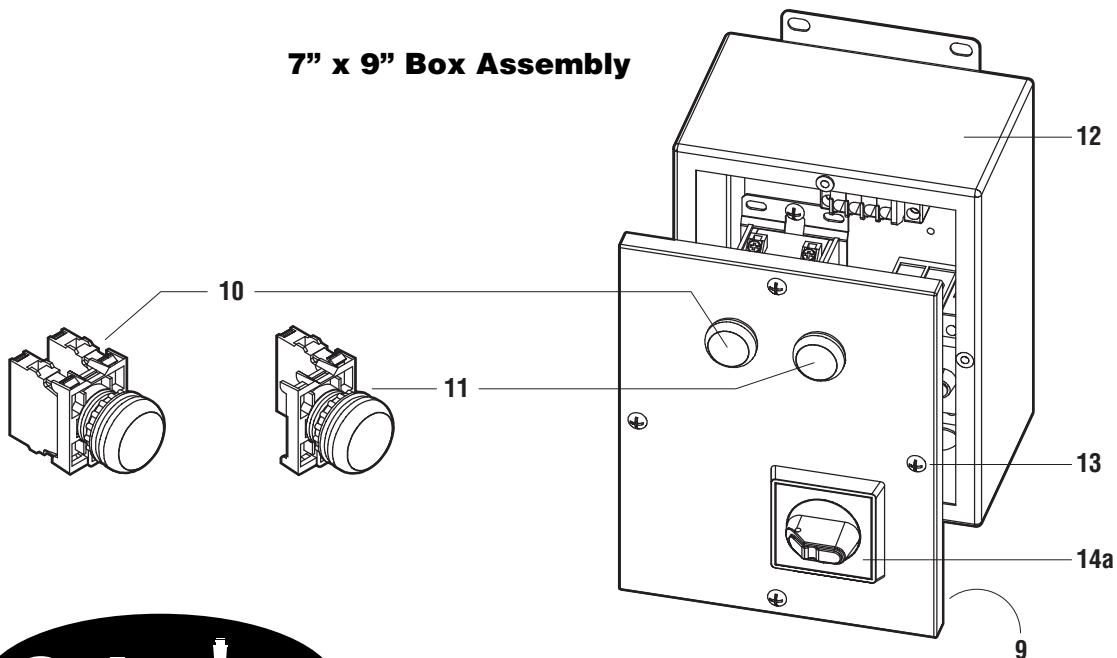

7" x 9" Box Assembly

(Model MSS on other side)

The Salvajor Company 4530 East 75th Terrace Kansas City, Missouri 64132-2081, USA

1-800-821-3136

(816) 363-1030

FAX: 1-800-832-9373

www.salvajor.com

Email: sales@salvajor.com

service@salvajor.com

Manufacturers of Commercial Food Waste Disposing Solutions since 1944