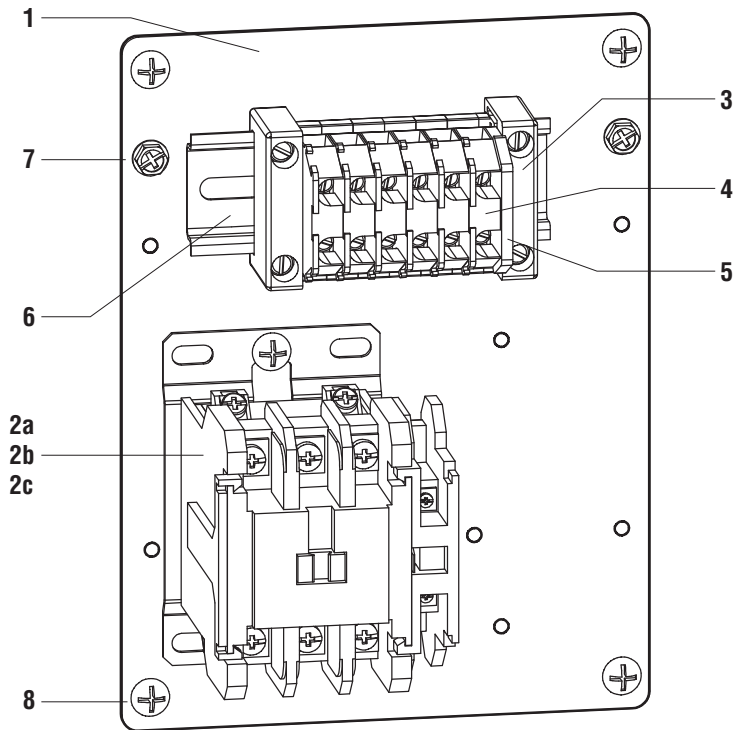

Salvajor Model MSS

Manual Start/Stop

PRE-WIRED CONTROL PANEL PARTS BREAKDOWN

MSS Item Numbers		
VOLTAGE	PHASE	ITEM NO.
115	1	MSS4
208 or 230	1	MSS5
208 or 230	3	MSS7
460	3	MSS9

ITEM	PART NO.	DESCRIPTION
1	79IP	Inner Panel MSS
2a	994006	Contactora 115V
2b	994007	Contactora 208-230V
2c	994008	Contactora 460V
3	994294	End Clamp
4	994292	Terminal Block
5	994293	End Barrier
6	994005	Din Rail Mounting Track
7	SCR1032	Ground Screw 10-32
8	997093	Screw 10-32 X 3/8"
9	79GA	Lid Gasket Assembly
10	ABD100B	Button Start
11	ABD200A	Button Stop
12	79BA	7" X 9" Box Assembly
13	997032	Screw 10-32 X 5/8"

7" x 9" Box Assembly

(Model MSS-LD on other side)

Salvajor Model MSS-LD

Manual Start/Stop with Line Disconnect

PRE-WIRED CONTROL PANEL PARTS BREAKDOWN

MSS-LD Item Numbers

VOLTAGE	PHASE	ITEM NO.
115	1	MSSLD4
208 or 230	1	MSSLD5
208 or 230	3	MSSLD7
460	3	MSSLD9

ITEM PART NO. DESCRIPTION

ITEM	PART NO.	DESCRIPTION
1	79IP	Inner Panel MSS
2a	994006	Contactora 115V
2b	994007	Contactora 208-230V
2c	994008	Contactora 460V
3	994294	End Clamp
4	994292	Terminal Block
5	994293	End Barrier
6	994005	Din Rail Mounting Track
7	SCR1032	Ground Screw 10-32
8	997093	Screw 10-32 X 3/8"
9	79GA	Lid Gasket Assembly
10	ABD100B	Button Start
11	ABD200A	Button Stop
12	79BA	7" X 9" Box Assembly
13	997032	Screw 10-32 X 5/8"
14	980138	Line Disconnect Assy (includes 14a)
14a	984016	Line Disconnect Handle