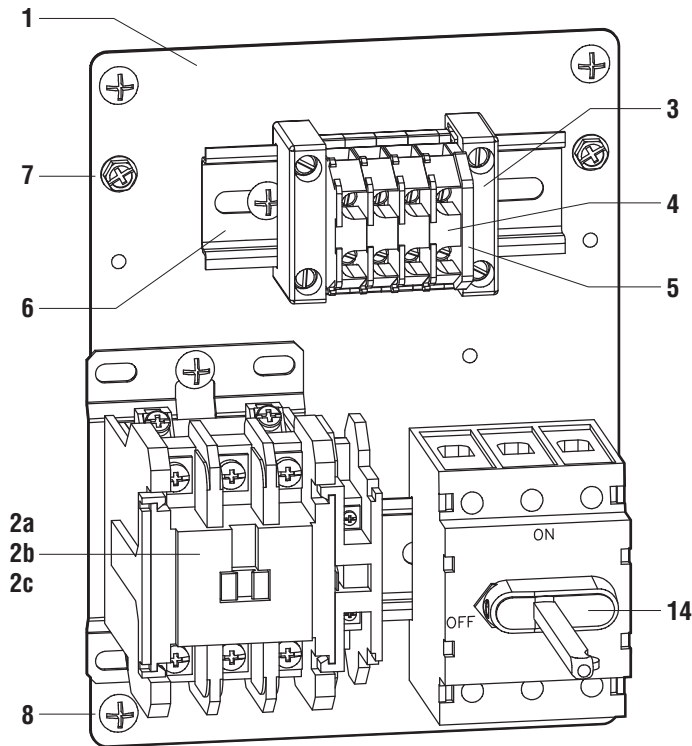

Salvajor Model MSS

Manual Start/Stop

PRE-WIRED CONTROL PANEL PARTS BREAKDOWN

MSS Item Numbers		
VOLTAGE	PHASE	ITEM NO.
115	1	MSS4
208 or 230	1	MSS5
208 or 230	3	MSS7
460	3	MSS9

ITEM	PART NO.	DESCRIPTION
1	79IP	Inner Panel MSS
2a	994006	Contactora 115V
2b	994007	Contactora 208-230V
2c	994008	Contactora 460V
3	994294	End Clamp
4	994292	Terminal Block
5	994293	End Barrier
6	994005	Din Rail Mounting Track
7	SCR1032	Ground Screw 10-32
8	997093	Screw 10-32 X 3/8"
9	79GA	Lid Gasket Assembly
10	ABD100B	Button Start
11	ABD200A	Button Stop
12	79BA	7" X 9" Box Assembly
13	997032	Screw 10-32 X 5/8"

7" x 9" Box Assembly

(Model MSS-LD on other side)

Salvajor Model MSS-LD

Manual Start/Stop with Line Disconnect

PRE-WIRED CONTROL PANEL PARTS BREAKDOWN

MSS-LD Item Numbers

VOLTAGE	PHASE	ITEM NO.
115	1	MSSLD4
208 or 230	1	MSSLD5
208 or 230	3	MSSLD7
460	3	MSSLD9

ITEM PART NO. DESCRIPTION

ITEM	PART NO.	DESCRIPTION
1	79IP	Inner Panel MSS
2a	994006	Contactora 115V
2b	994007	Contactora 208-230V
2c	994008	Contactora 460V
3	994294	End Clamp
4	994292	Terminal Block
5	994293	End Barrier
6	994005	Din Rail Mounting Track
7	SCR1032	Ground Screw 10-32
8	997093	Screw 10-32 X 3/8"
9	79GA	Lid Gasket Assembly
10	ABD100B	Button Start
11	ABD200A	Button Stop
12	79BA	7" X 9" Box Assembly
13	997032	Screw 10-32 X 5/8"
14	980138	Line Disconnect Assy (includes 14a)
14a	984016	Line Disconnect Handle